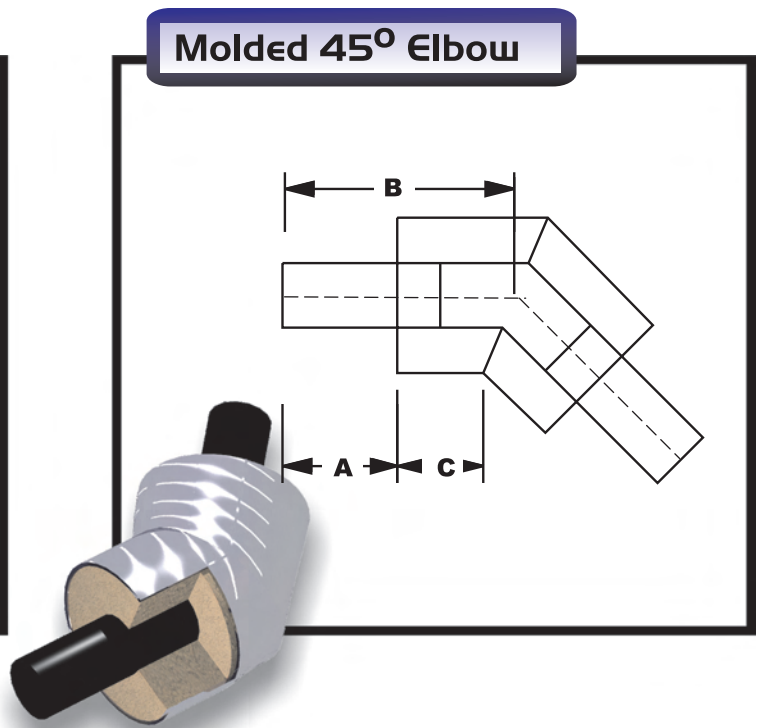

Anchorage - 5326 "A" Street Suite #3 • Anchorage, AK 99518 • (907) 677-9540 Fax (907) 677-9541
Big Lake - Mile 3.5 South Big Lake Road • Big Lake, AK 99652 • (907) 892-8440 Fax (907) 892-8408

▲ Pipe Size
▲ Insulation Thickness
▲ Jacket O.D.

		Fab 90° Tee					Molded 45° Elbow				
		A	B	C	D	App. Weight	A	B	C	App. Weight	
2"	3"	8.25"	8"	18.25"	6"	36.5"	17 lbs.	NA	NA	NA	NA lbs.
3"	2"	8.25"	8"	18.25"	6"	36.5"	20.5 lbs.	8"	15.75"	6"	14 lbs.
3"	3"	10.25"	8"	19.5"	6"	39"	27 lbs.	8"	16.25"	6"	16 lbs.
4"	2"	8.25"	8"	18.25"	6"	36.5"	25 lbs.	8"	15.75"	6"	15 lbs.
4"	3"	10.25"	8"	19.5"	6"	39"	28 lbs.	8"	16.25"	6"	19 lbs.
4"	4"	12.75"	8"	20.5"	6"	41"	45 lbs.	8"	16.625"	6"	22 lbs.
6"	2"	10.25"	8"	19.5"	6"	39"	50 lbs.	8"	16.25"	6"	31 lbs.
6"	3"	12.75"	8"	20.5"	6"	41"	55 lbs.	8"	16.625"	6"	35 lbs.
6"	4"	15.75"	8"	22"	6"	44"	70 lbs.	8"	17.25"	6"	41 lbs.
8"	2"	12.75"	8"	20.5"	6"	41"	93 lbs.	8"	16.625"	6"	51 lbs.
8"	3"	15.75"	8"	22"	6"	44"	106 lbs.	8"	17.25"	6"	57 lbs.
10"	2"	15.75"	8"	22"	6"	44"	150 lbs.	8"		6"	93 lbs.
10"	3"	18.25"	8"	22.75"	6"	45.5"	159 lbs.	8"	17.25"	6"	98 lbs.
12"	2"	18.25"	8"	22.75"	6"	45.5"	224 lbs.	8"		6"	142 lbs.
12"	3"	20.00"	8"	24"	6"	48"	242 lbs.	8"	17.625"	6"	149 lbs.