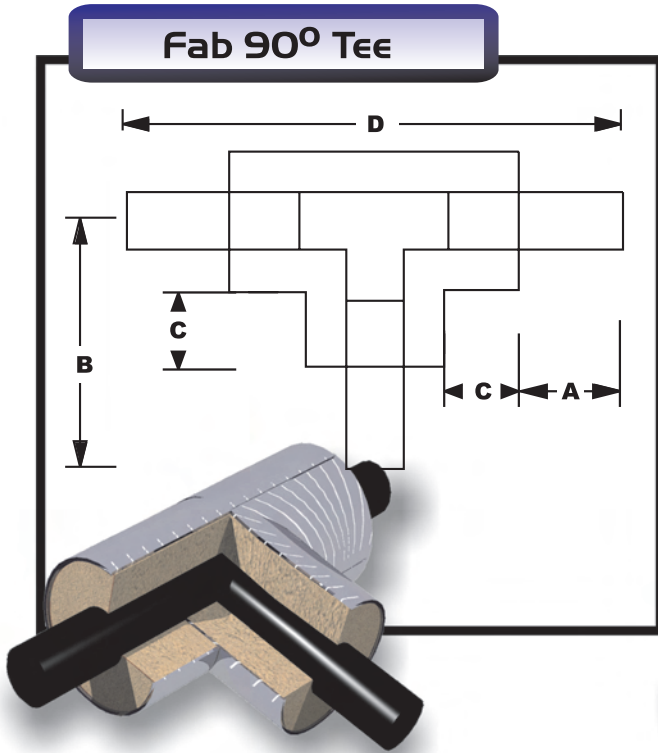

Anchorage - 5326 "A" Street Suite #3 • Anchorage, AK 99518 • (907) 677-9540 Fax (907) 677-9541
Big Lake - Mile 3.5 South Big Lake Road • Big Lake, AK 99652 • (907) 892-8440 Fax (907) 892-8408

▲ Pipe Size
▲ Insulation Thickness
▲ Jacket O.D.

		Fab 90° Tee					Molded 45° Elbow				
		A	B	C	D	App. Weight	A	B	C	App. Weight	
2"	3"	8.25"	8"	18.25"	6"	36.5"	17 lbs.	NA	NA	NA	NA lbs.
3"	2"	8.25"	8"	18.25"	6"	36.5"	20.5 lbs.	8"	15.75"	6"	14 lbs.
3"	3"	10.25"	8"	19.5"	6"	39"	27 lbs.	8"	16.25"	6"	16 lbs.
4"	2"	8.25"	8"	18.25"	6"	36.5"	25 lbs.	8"	15.75"	6"	15 lbs.
4"	3"	10.25"	8"	19.5"	6"	39"	28 lbs.	8"	16.25"	6"	19 lbs.
4"	4"	12.75"	8"	20.5"	6"	41"	45 lbs.	8"	16.625"	6"	22 lbs.
6"	2"	10.25"	8"	19.5"	6"	39"	50 lbs.	8"	16.25"	6"	31 lbs.
6"	3"	12.75"	8"	20.5"	6"	41"	55 lbs.	8"	16.625"	6"	35 lbs.
6"	4"	15.75"	8"	22"	6"	44"	70 lbs.	8"	17.25"	6"	41 lbs.
8"	2"	12.75"	8"	20.5"	6"	41"	93 lbs.	8"	16.625"	6"	51 lbs.
8"	3"	15.75"	8"	22"	6"	44"	106 lbs.	8"	17.25"	6"	57 lbs.
10"	2"	15.75"	8"	22"	6"	44"	150 lbs.	8"		6"	93 lbs.
10"	3"	18.25"	8"	22.75"	6"	45.5"	159 lbs.	8"	17.25"	6"	98 lbs.
12"	2"	18.25"	8"	22.75"	6"	45.5"	224 lbs.	8"		6"	142 lbs.
12"	3"	20.00"	8"	24"	6"	48"	242 lbs.	8"	17.625"	6"	149 lbs.