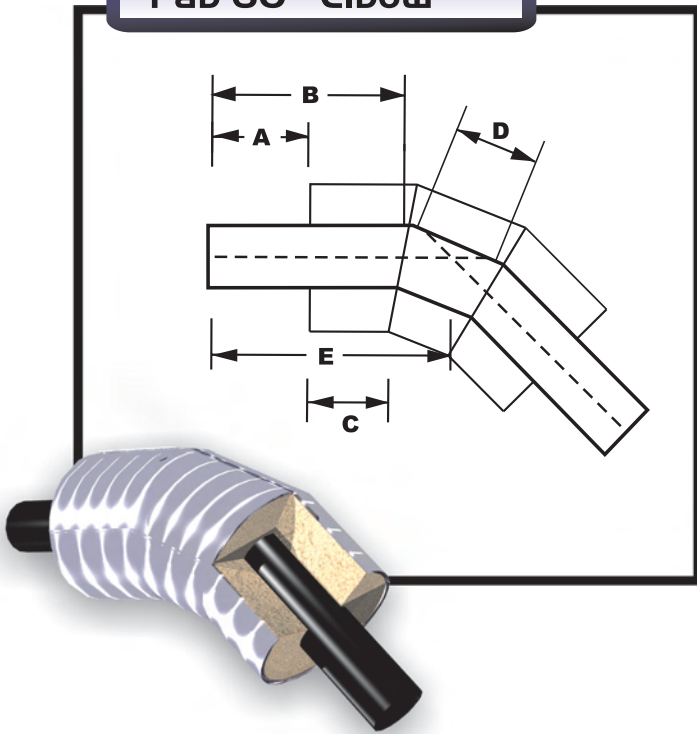

Anchorage - 5326 "A" Street Suite #3 • Anchorage, AK 99518 • (907) 677-9540 Fax (907) 677-9541
 Big Lake - Mile 3.5 South Big Lake Road • Big Lake, AK 99652 • (907) 892-8440 Fax (907) 892-8408

Fab 60° Elbow

Fab 45° Elbow

▲ Pipe Size
 ▲ Insulation Thickness
 ▲ Jacket O.D.

Fab 60° Elbow

A B C D E

Fab 45° Elbow

A B C App. Weight

Pipe Size	Insulation Thickness	Jacket O.D.	A	B	C	D	E	App. Weight	A	B	C	App. Weight
2"	3"	8.25"	8"	14.875"	6"	3.47"	21.75"	11.5 lbs.	8"	18.25"	6"	10.5 lbs.
3"	2"	8.25"	8"	14.875"	6"	3.7"	22.25"	14 lbs.	8"	18.25"	6"	13.4 lbs.
3"	3"	10.25"	8"	15"	6"	3.7"	22.5"	17.5 lbs.	8"	19.5"	6"	17 lbs.
4"	2"	8.25"	8"	14.875"	6"	3.9"	22.625"	17.5 lbs.	8"	18.25"	6"	17 lbs.
4"	3"	10.25"	8"	15"	6"	3.9"	23"	21 lbs.	8"	19.5"	6"	21 lbs.
4"	4"	12.75"	8"	15.25"	6"	3.9"	23.125"	25.5 lbs.	8"	20.5"	6"	25 lbs.
6"	2"	10.25"	8"	15"	6"	4.32"	23.75"	31 lbs.	8"	19.5"	6"	34.5 lbs.
6"	3"	12.75"	8"	15.25"	6"	4.32"	24"	36 lbs.	8"	20.5"	6"	40 lbs.
6"	4"	15.75"	8"	15.5"	6"	4.32"	24.25"	44 lbs.	8"	22"	6"	47 lbs.
8"	2"	12.75"	8"	15.25"	6"	7.72"	24.75"	56 lbs.	8"	20.5"	6"	66.5 lbs.
8"	3"	15.75"	8"	15.5"	6"	7.72"	25"	66 lbs.	8"	22"	6"	75 lbs.
10"	2"	15.75"	8"	15.5"	6"	8.14"	26"	87 lbs.	8"	22"	6"	106 lbs.
10"	3"	18.25"	8"	15.75"	6"	8.14"	26"	93 lbs.	8"	22.75"	6"	112 lbs.
12"	2"	18.25"	8"	15.75"	6"	8.54"	27"	117 lbs.	8"	22.75"	6"	160 lbs.
12"	3"	20.00"	8"	16"	6"	8.54"	27"	128 lbs.	8"	24"	6"	168 lbs.