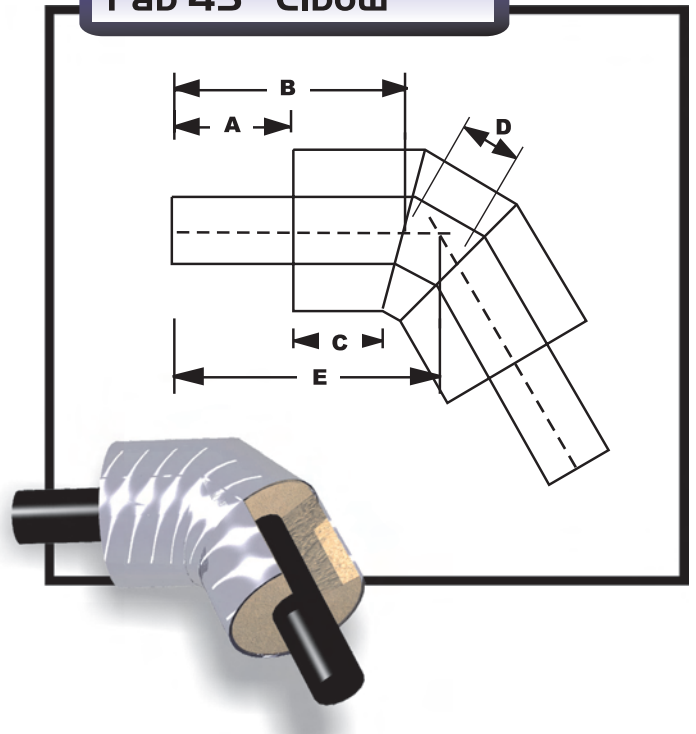

Fab 45° Elbow

▲ Pipe Size
 ▲ Insulation Thickness
 ▲ Jacket O.D.

Fab 60° Elbow

A B C D E

Fab 45° Elbow

A B C App. Weight

Pipe Size	Insulation Thickness	Jacket O.D.	A	B	C	D	E	App. Weight	A	B	C	App. Weight
2"	3"	8.25"	8"	14.875"	6"	3.47"	21.75"	11.5 lbs.	8"	18.25"	6"	10.5 lbs.
3"	2"	8.25"	8"	14.875"	6"	3.7"	22.25"	14 lbs.	8"	18.25"	6"	13.4 lbs.
3"	3"	10.25"	8"	15"	6"	3.7"	22.5"	17.5 lbs.	8"	19.5"	6"	17 lbs.
4"	2"	8.25"	8"	14.875"	6"	3.9"	22.625"	17.5 lbs.	8"	18.25"	6"	17 lbs.
4"	3"	10.25"	8"	15"	6"	3.9"	23"	21 lbs.	8"	19.5"	6"	21 lbs.
4"	4"	12.75"	8"	15.25"	6"	3.9"	23.125"	25.5 lbs.	8"	20.5"	6"	25 lbs.
6"	2"	10.25"	8"	15"	6"	4.32"	23.75"	31 lbs.	8"	19.5"	6"	34.5 lbs.
6"	3"	12.75"	8"	15.25"	6"	4.32"	24"	36 lbs.	8"	20.5"	6"	40 lbs.
6"	4"	15.75"	8"	15.5"	6"	4.32"	24.25"	44 lbs.	8"	22"	6"	47 lbs.
8"	2"	12.75"	8"	15.25"	6"	7.72"	24.75"	56 lbs.	8"	20.5"	6"	66.5 lbs.
8"	3"	15.75"	8"	15.5"	6"	7.72"	25"	66 lbs.	8"	22"	6"	75 lbs.
10"	2"	15.75"	8"	15.5"	6"	8.14"	26"	87 lbs.	8"	22"	6"	106 lbs.
10"	3"	18.25"	8"	15.75"	6"	8.14"	26"	93 lbs.	8"	22.75"	6"	112 lbs.
12"	2"	18.25"	8"	15.75"	6"	8.54"	27"	117 lbs.	8"	22.75"	6"	160 lbs.
12"	3"	20.00"	8"	16"	6"	8.54"	27"	128 lbs.	8"	24"	6"	168 lbs.